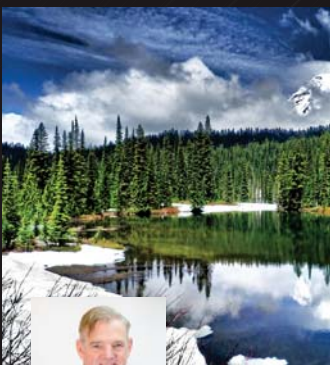

1 New Year's Day	2 Observance of New Year's Day Gesa Closed	3	4	5	6	7
8	9	10	11	12	13	14
15	16 Martin Luther King Jr. Day Gesa Closed	17	18	19	20	21
22	23	24	25	26	27	28
29	30	31	1	2	3	4

Reflection of Mt. Rainier

RJ Debevec
MEMBER SINCE 2001

"The challenge of replicating a stunning scene into a still life that has the same stunning effect as the original scene is what captivates me about photography."

◀ DECEMBER 2016